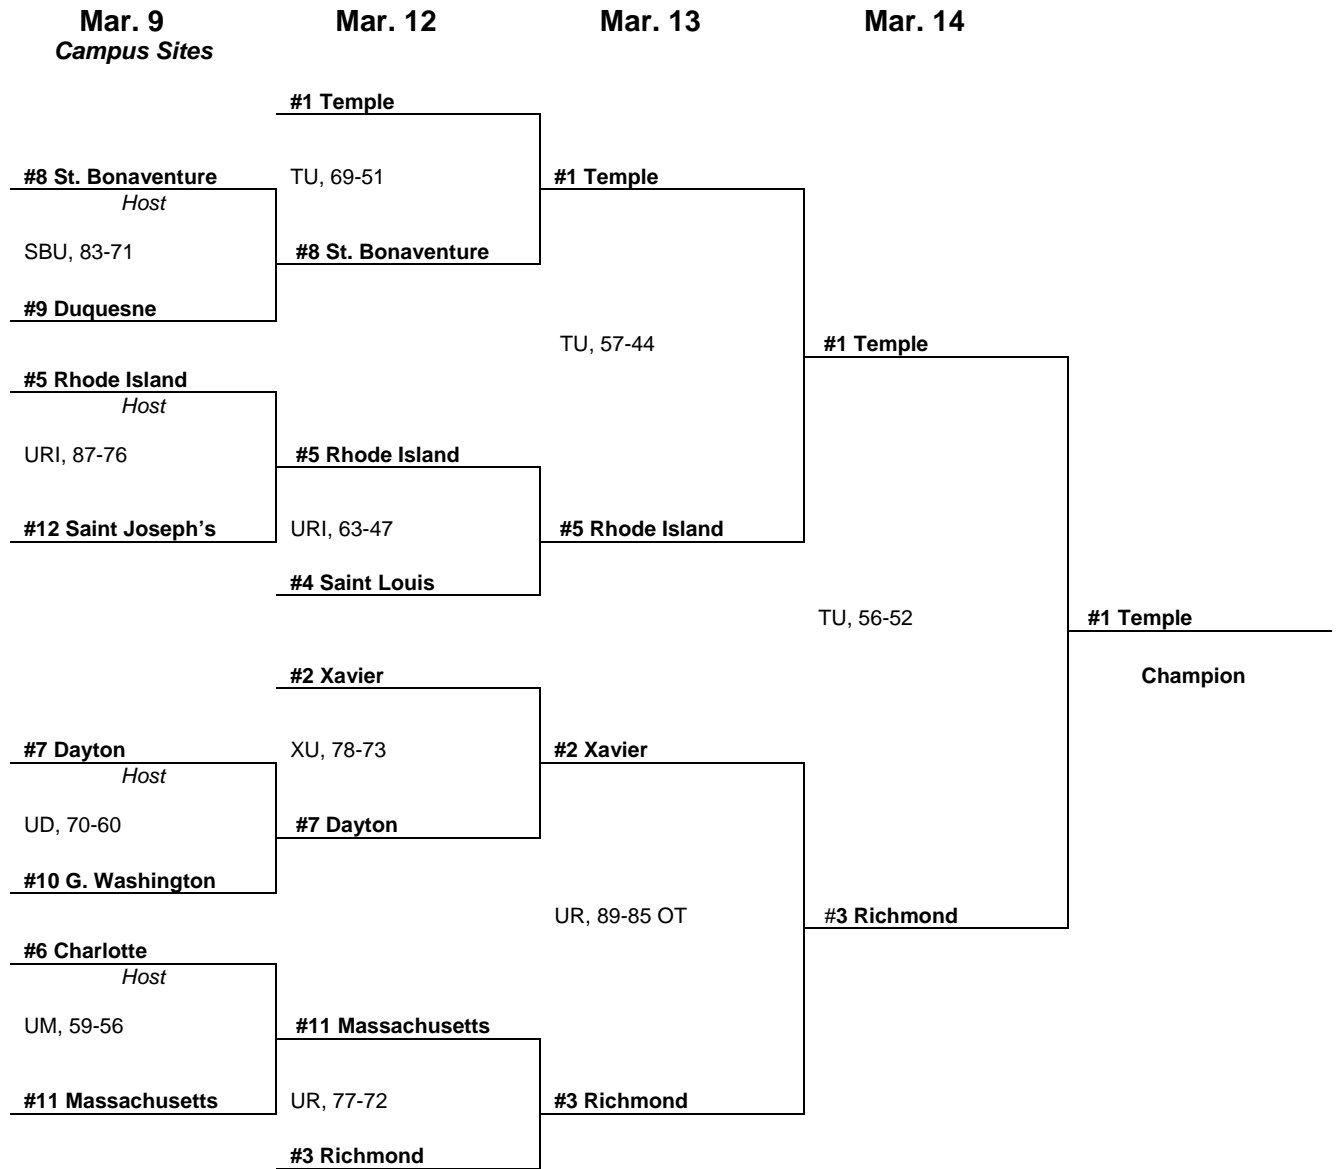

Boardwalk Hall – Atlantic City, N.J.

*Game times approximate, game will start 23 minutes after conclusion of first game of that session